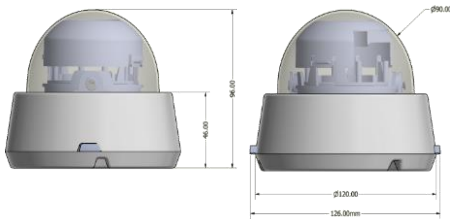

NETWORK IP CAMERA

HIP-HD2285

2MP NETWORK IP IR DOME CAMERA

STARVIS **H.265** **WDR**

Features

- Sony STARVIS 2.07MP Image Sensor
- Ultra low light color camera(0.01lux/F1.2)
- Triple codec(H.265, H.264, MJPEG)
- Triple Stream
- Max 30fps @ all resolution
- Support Onvif/PoE/External Video
- DOL True WDR
- IR LED : 28 units(25m)
- True Day & Night
- Fixed Lens 3.6mm
- 3-Axis Gimbal Bracket

Camera Specifications

IMAGE	Image Sensor	Sony Starvis 2.07MP(1/2.8) Image Sensor
	Scan System	Progressive Scan
	Total Pixels	1945(H) x 1109(V), 2.16 Mega Pixels
	Effective Pixels	1945(H) x 1097(V), 2.13 Mega Pixels
Function	Day & Night	Auto / Day(Color) / Night(BW), ICR Control
	Privacy Area	On / Off (16 Programmable Zones)
	Motion Detection	48 Zone (On/Off, 1~5Step), On / Off
	W D R	WDR, On / Off
	DNR	2DNR, 3DNR
	Defog	Detect foggy, On / Off
	Elec. Shutter	Auto(1/30~1/30000), Suppress Rolling, Manual
	White Balance	Auto / Push / Indoor / Outdoor / Fluorescent
Lens	Image Mirror	Normal/Mirror(H)/Flip(V)Both(HV)
	Focal Length	Fixed lens 3.6mm
IR LEDs	IR LEDs	28 units
Electrical	Power Supply	DC12[V] ±10% / Max 750mA
Environmental	Operating Temp.	-10°C ~ +50°C
	Preservation Temp.	-20°C ~ +60°C
	Humidity	0% ~ 80%
Mechanical	Weight.	Approx. 350g